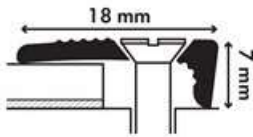

COMMERCIAL END PROFILE (VINYL)

Order code	Picture	Qty / pack
PGVENPCOMSILVME200 2000 x 18 x 7 mm		1 PC / PACK

Product specifications

PERGO® end profile for commercial use

- Pergo Vinyl end profile commercial use
- Aluminium, silver tone
- Contents 1 PC: 1 pre-drilled aluminium end profile, screws (stainless steel 3,5x35 mm) and plugs (5x25 mm).
- Order quantity: per 1 PC in shrink-wrapping.

Product description

- Subtle and elegant profile for use in commercial areas. Use the profile to cover the expansion joint between your vinyl floor and e.g. a wall, window or threshold, or as a connection to a carpet.
- Can be used with both **clicked** and **glued** vinyl floors.
- Extra wear-resistant quality aluminium, silver tone.
- Installation with the supplied screws and plugs (installation without sub-profile). **Tip:** avoid fixing the floor too firmly between the end profile and the subfloor. Make sure you can still slide a piece of paper between the profile and the vinyl floor.